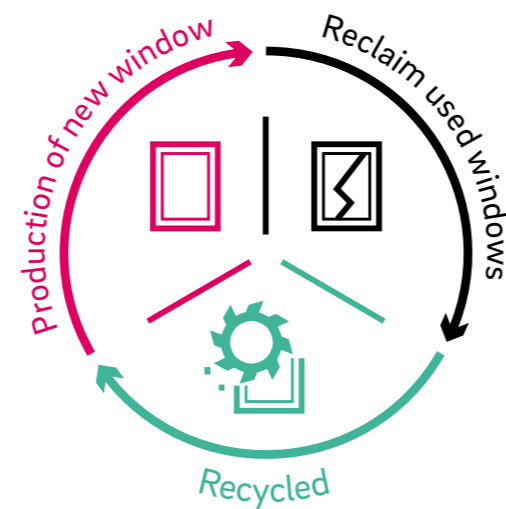

Energy efficient windows

All REHAU window systems can achieve a WER A rating - the highest energy rating, making your home more efficient and save money on your heating bills.

Acoustic performance

Double glazing is well known for its ability to reduce outdoor noise levels and new windows manufactured from REHAU profile can help bring down the noise levels in your home by as much as a half.

Low maintenance

REHAU windows contain a unique compound that guarantees a smooth, high gloss finish meaning that your new windows retain their pristine appearance for years to come.

Quality and performance

REHAU window systems have been tested in accordance with and meet the highest requirements of BS7412 for the standard of a manufactured window.

Enhanced security

REHAU windows and doors are tested to the highest security standards giving you an added level of security to your home and family.

Weather performance

Independently tested REHAU windows and doors achieve the highest BSI ratings for wind, water and air protecting your home from the elements.

Excellent sustainability

As a manufacturer, we are conscious of the impact our actions have on people and the environment. The use of recycled materials is one of our strategic objectives. By making our own processes more efficient and creating new opportunities for recycling, our aim is to make it as easy as possible for everyone to make the choice of using recycled products.