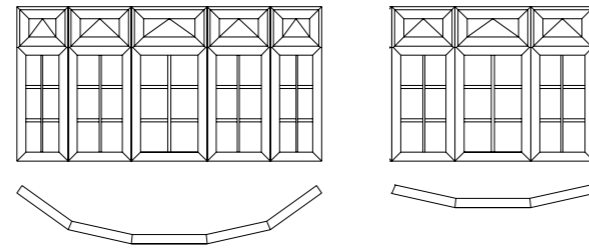

Styles and shapes

REHAU range at a glance

TOTAL70

Casement windows including french windows

Comprehensive range of styles, (chamfered and sculptured) and a variety of colour options.

Bay & bow windows

Full range of compatible ancillary profiles which provide most attractive means of achieving the desired look.