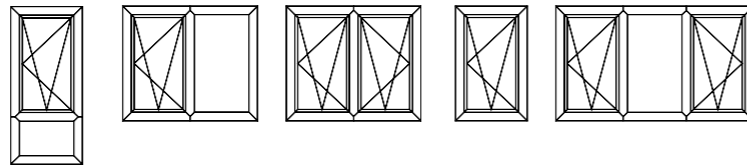

Styles and shapes

REHAU range at a glance

TOTAL70

Casement windows including french windows

Comprehensive range of styles, (chamfered and sculptured) and a variety of colour options.

Bay & bow windows

Full range of compatible ancillary profiles which provide most attractive means of achieving the desired look.

Rio flush fit windows

Providing an attractive means of replicating traditional timber casement windows.

Tilt & turn windows

A choice of styles which have the option of the window tilting inwards or being fully opened inwards.