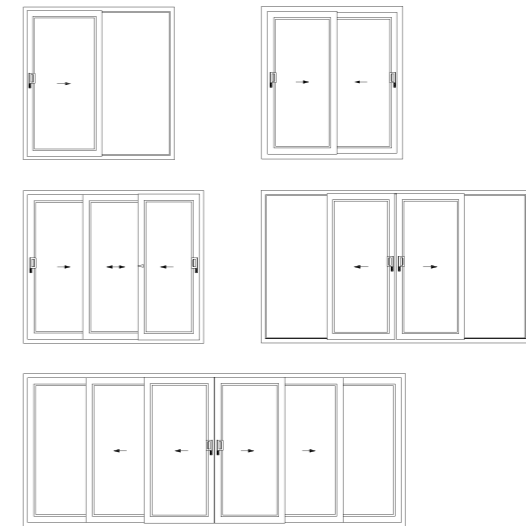

Heritage & vertical sliding windows

Vertical & sliding windows

The most authentic replication of a traditional vertically sliding window, with a choice of sash options, run through sash horns, georgian bars and traditional style furniture.

Composite doors

Front composite entrance doors

A beautiful range of composite door panel options that complement the choice of REHAU frame.

SLINOVA® sliding doors

Sliding doors

Multi-pane configurations and large overall sizes provide homeowners with greater choice. Enhanced security and hardware guarantees provide peace of mind.