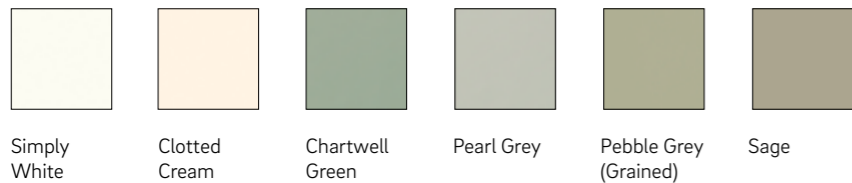

The Timeless Collection