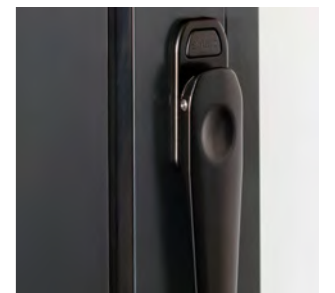

'D' Handle

Used to pull sashes from a folded open position to a closed position.

Flat Sash Handle

Used to operate the locking shoot-bolts on the sashes.