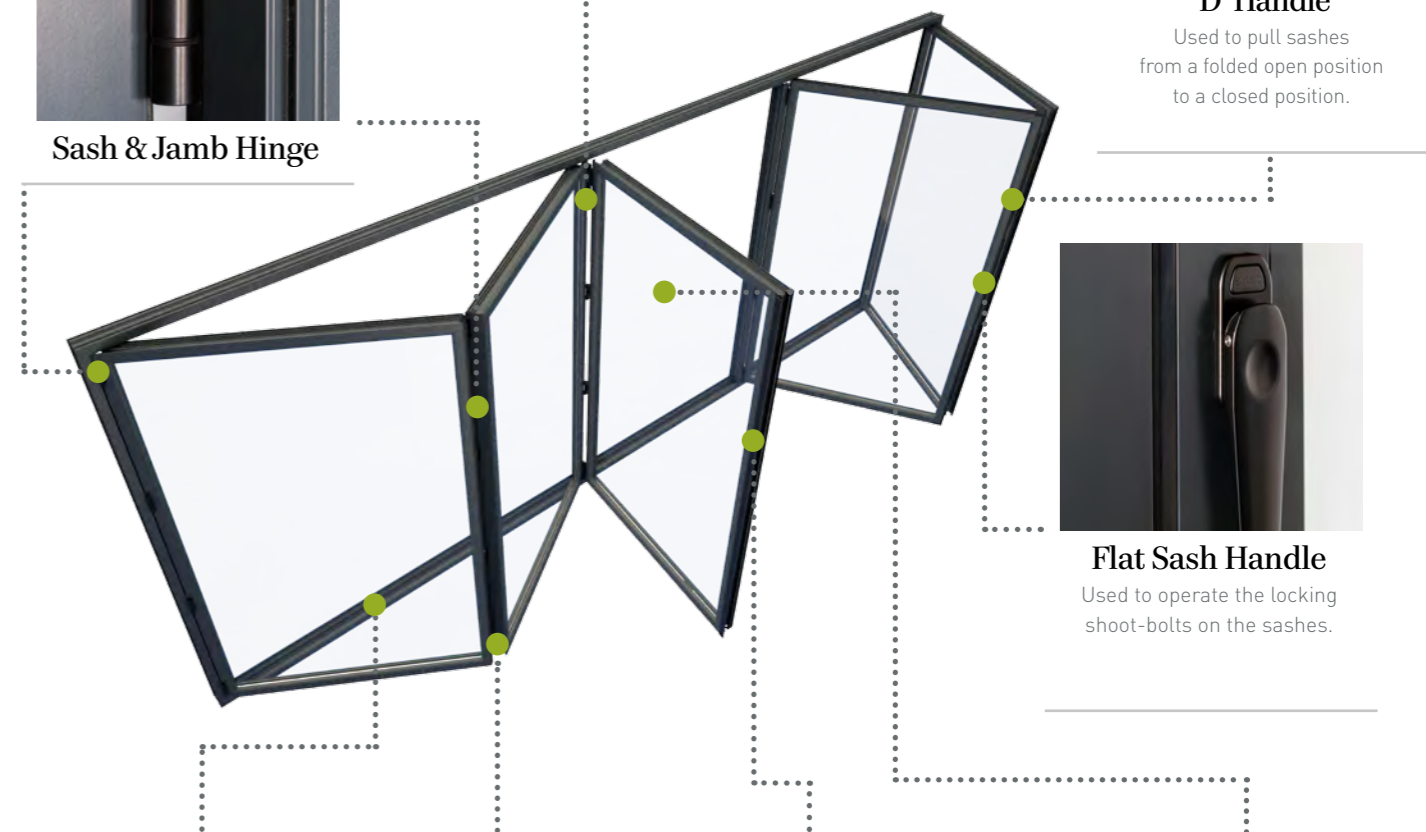

Our sliding and slide-folding doors are designed to perfectly complement Smart's window and entrance door ranges.

Bi-folding Door

- Slim lines combine elegance with great performance together with smooth, easy and reliable operation
- Multiple door leaves concertina to the side
- Can incorporate a 'traditional door' for flexible use
- Completely uninterrupted views when open
- Great solution for small spaces

Sash & Jamb Hinge

Top & Bottom Roller

Smart's sash rollers are designed and engineered to the highest standards to ensure quality and reliability. Our rollers are marked with the Smart 'Spark', so you can be sure they meet these exacting standards.

'D' Handle

Used to pull sashes from a folded open position to a closed position.

Flat Sash Handle

Used to operate the locking shoot-bolts on the sashes.

Threshold

A choice of rebated or low level thresholds is available. Where the situation allows, thresholds can also be recessed into the floor level.